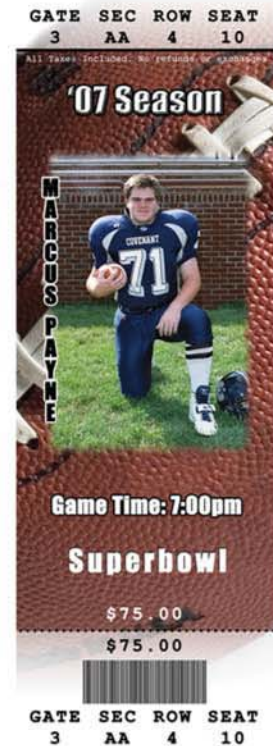

DELUXE BIG FAN

BENCH JOCKEY

WINNER'S CIRCLE

TRAVEL MUG

WATER BOTTLE

PHOTO CALENDAR

TRADER CARDS

MAGAZINE COVER

15OZ. PHOTO MUG

MOUSEPAD

MAGNETS

3" PHOTO BUTTON

PHOTO BILLBOARD

BAG TAG (FRONT AND BACK)

GAMEDAY TIX

BIG TICKET

TICKET

MATE

FIELD PASS

PHOTO STATUE

ALL DESIGNS SUBJECT TO CHANGE